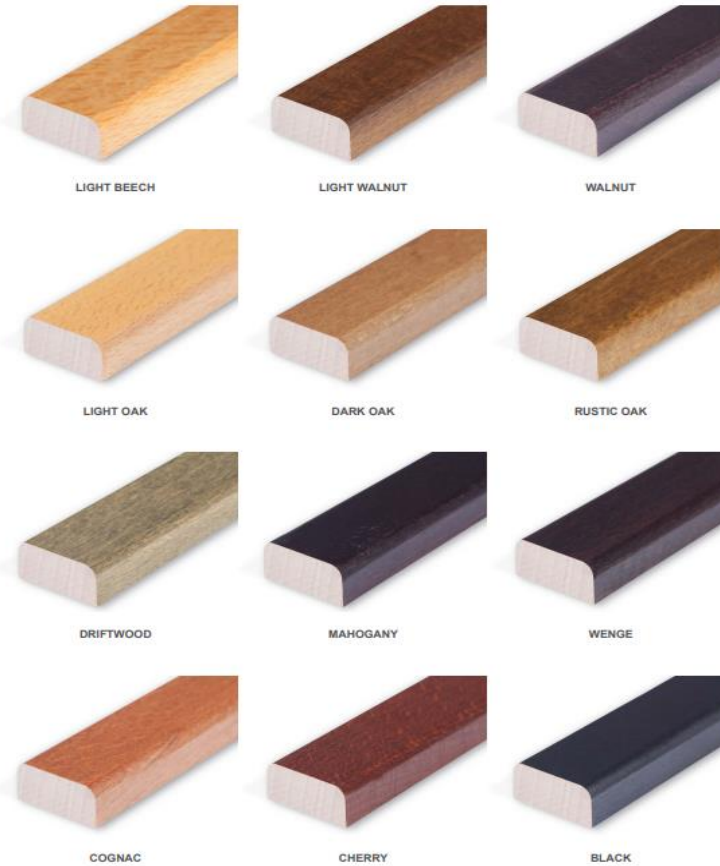

Merano Arm Chair (Plain)

Specifications

SKU	600-501
Height (mm)	850
Width (mm)	640
Depth (mm)	550
Seat Height (mm)	480
QTY Per Pallet	6
Weight	11.50Kg
MOQ	6
Material	Beechwood

FRAME FINISHES

VENETO FAUX LEATHERS